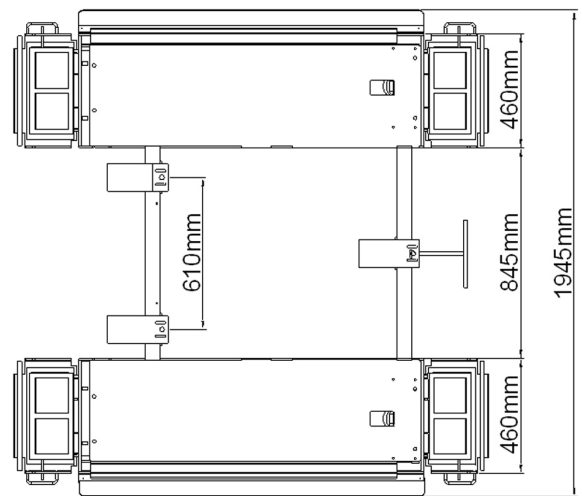

Egypt

9A, Al-Mothalath
End of Mostafa El-Nahas Street
Nasr City, Cairo 11528 Egypt
Tel: +2019 550 0001
Fax: +2022 472 4346

**Model
33806**

Specifications:

- Lifting Capacity 6,000 lbs (2,500 kg)
- Lifting Height 4³/₈ - 38³/₄" (110 - 985 mm)
- Overall Dimensions 77³/₈ (L) x 76⁵/₈ (W) x 38³/₄" (H)
(1966 x 1945 x 985 mm)
- Collapsed Height 4³/₈" (110 mm)
- Net Weight 1069 lbs (485 kg)
- Shipping Weight 1135 lbs (515 kg)
- Shipping Size 76⁵/₈ x 61 x 10³/₈"
(1945 x 1550 x 265 mm)