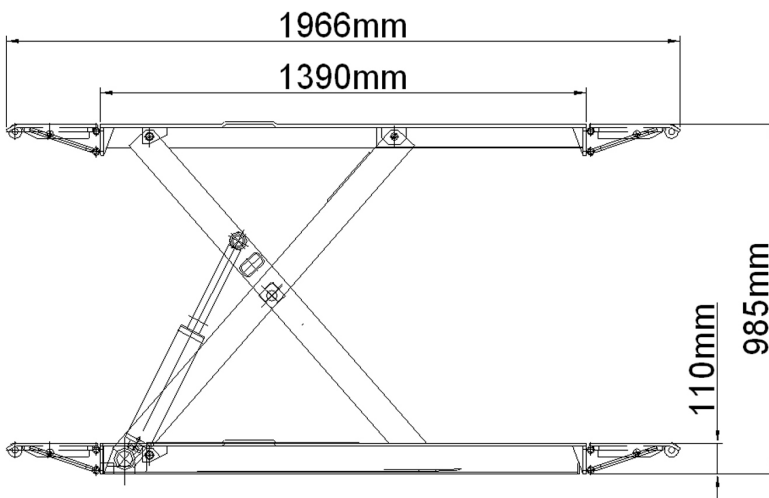

Egypt

9A, Al-Mothalath
End of Mostafa El-Nahas Street
Nasr City, Cairo 11528 Egypt
Tel: +2019 550 0001
Fax: +2022 472 4346

**Model
33806**

Specifications:

- Lifting Capacity 6,000 lbs (2,500 kg)
- Lifting Height 4³/₈ - 38³/₄" (110 - 985 mm)
- Overall Dimensions 77³/₈ (L) x 76⁵/₈ (W) x 38³/₄" (H)
(1966 x 1945 x 985 mm)
- Collapsed Height 4³/₈" (110 mm)
- Net Weight 1069 lbs (485 kg)
- Shipping Weight 1135 lbs (515 kg)
- Shipping Size 76⁵/₈ x 61 x 10³/₈"
(1945 x 1550 x 265 mm)